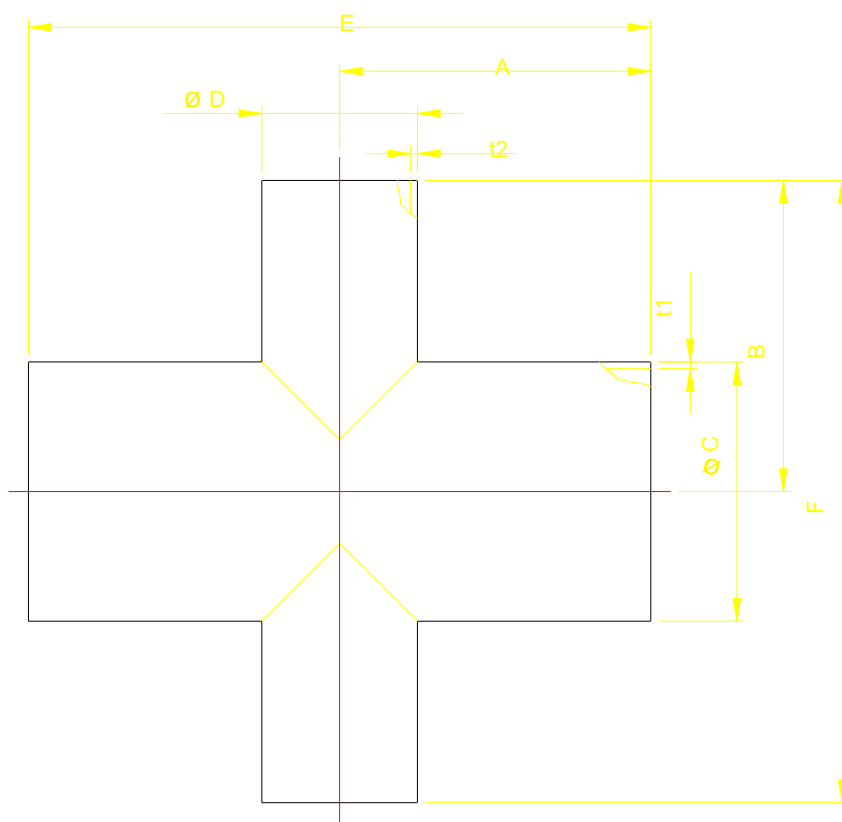

## Unequal 4-Ways Crosses

Vacuum Fitting GEVF008

Model No	Material	A	B	Ø C	Ø D	E	F	t1	t2
GEVF-U4WC-25-19	SUS304,316L	48.2	33.7	25.4	19.05	96.4	67.4	1.65	1.65
GEVF-U4WC-38-19	SUS304,316L	57.2	48.2	38.1	19.05	114.4	96.4	1.65	1.65
GEVF-U4WC-38-25	SUS304,316L	57.2	54	38.1	25.4	114.4	108	1.65	1.65
GEVF-U4WC-50-19	SUS304,316L	76.2	54.4	50.8	19.05	152.4	108.8	1.65	1.65
GEVF-U4WC-50-25	SUS304,316L	76.2	60.3	50.8	25.4	152.4	120.6	1.65	1.65
GEVF-U4WC-50-38	SUS304,316L	76.2	63.5	50.8	38.1	152.4	127	1.65	1.65
GEVF-U4WC-76-63	SUS304,316L	82.5	82.5	76.2	63.5	165	165	1.65	1.65
GEVF-U4WC-101-50	SUS304,316L	98.4	101.6	101.6	50.8	196.8	203.2	2.11	1.65
GEVF-U4WC-101-63	SUS304,316L	98.4	95.3	101.6	63.5	196.8	190.6	2.11	1.65
GEVF-U4WC-101-76	SUS304,316L	98.4	95.3	101.6	76.2	196.8	190.6	2.11	1.65
GEVF-U4WC-152-76	SUS304,316L	127	120.7	152.4	76.2	254	241.4	2.8	1.65
GEVF-U4WC-152-101	SUS304,316L	127	123.8	152.4	101.6	254	247.6	2.8	2.11