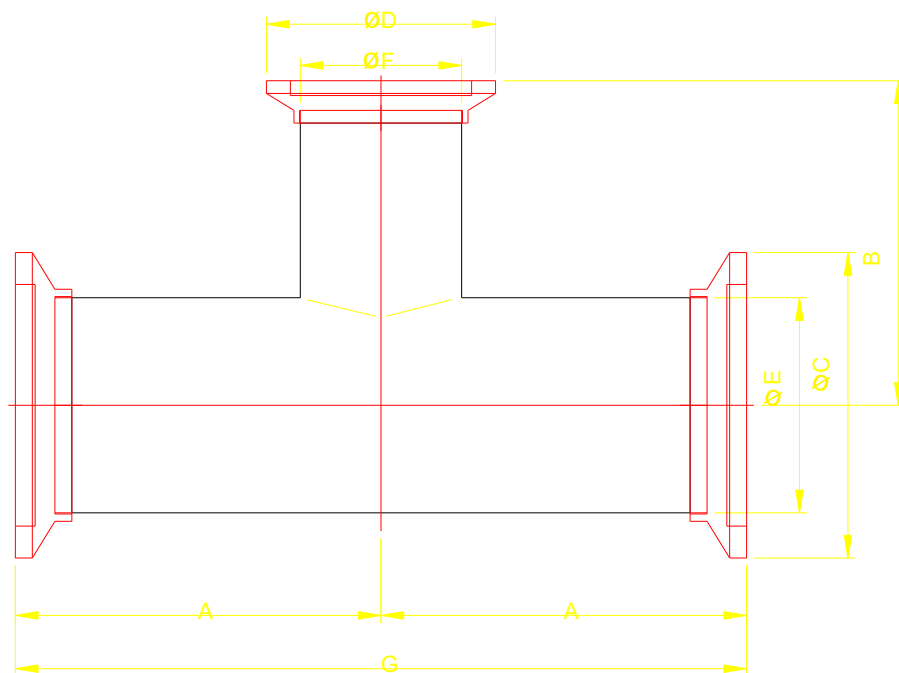

Gillson Enterprise Co.,Ltd

KF Unequal Tees

Vacuum Fitting GEVF012

USA

Model No	Material	A	B	ØC	ØD	ØE	ØF	G
GEVF-KFUTA-25-19	SUS304,316L	52	37.5	40	30	25.4	19.05	104
GEVF-KFUTA-38-19	SUS304,316L	61	52	55	30	38.1	19.05	122
GEVF-KFUTA-38-25	SUS304,316L	61	57.8	55	40	38.1	25.4	122
GEVF-KFUTA-50-19	SUS304,316L	80	58.2	75	30	50.8	19.05	160
GEVF-KFUTA-50-25	SUS304,316L	80	64.1	75	40	50.8	25.4	160
GEVF-KFUTA-50-38	SUS304,316L	80	67.3	75	55	50.8	38.1	160

Europe

Model No	Material	A	B	ØC	ØD	ØE	ØF	G
GEVF-KFUTE-25-19	SUS304,316L	50	40	40	30	25.4	19.05	100
GEVF-KFUTE-38-19	SUS304,316L	65	40	55	30	38.1	19.05	130
GEVF-KFUTE-38-25	SUS304,316L	65	50	55	40	38.1	25.4	130
GEVF-KFUTE-50-19	SUS304,316L	70	50	75	30	50.8	19.05	140
GEVF-KFUTE-50-25	SUS304,316L	70	65	75	40	50.8	25.4	140
GEVF-KFUTE-50-38	SUS304,316L	70	65	75	55	50.8	38.1	140