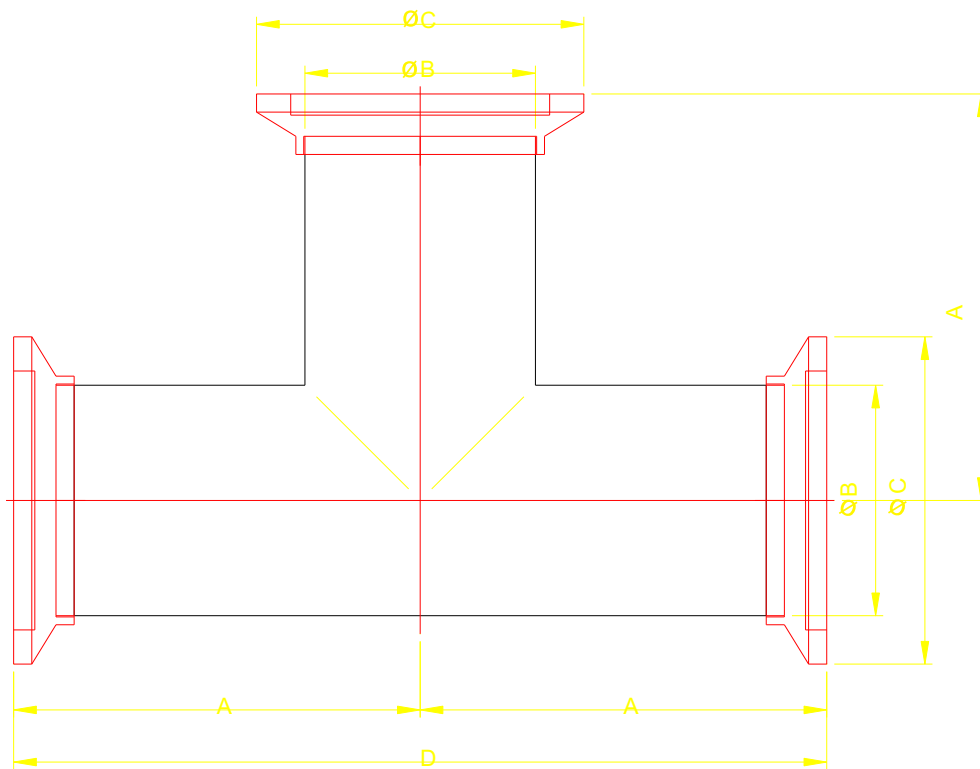

Gillson Enterprise Co.,Ltd

KF Tees

Vacuum Fitting GEVF011

USA

| Model No | Material | A | ØB | ØC | D |
|--------------|-------------|------|-------|----|-------|
| GEVF-KFTA-19 | SUS304,316L | 38.3 | 19.05 | 30 | 76.6 |
| GEVF-KFTA-25 | SUS304,316L | 51.4 | 25.4 | 40 | 102.8 |
| GEVF-KFTA-38 | SUS304,316L | 61 | 38.1 | 55 | 122 |
| GEVF-KFTA-50 | SUS304,316L | 80 | 50.8 | 75 | 160 |

Europe

| Model No | Material | A | ØB | ØC | t |
|--------------|-------------|----|-------|----|-----|
| GEVF-KFTE-19 | SUS304,316L | 40 | 19.05 | 30 | 80 |
| GEVF-KFTE-25 | SUS304,316L | 50 | 25.4 | 40 | 100 |
| GEVF-KFTE-38 | SUS304,316L | 65 | 38.1 | 55 | 130 |
| GEVF-KFTE-50 | SUS304,316L | 70 | 50.8 | 75 | 140 |