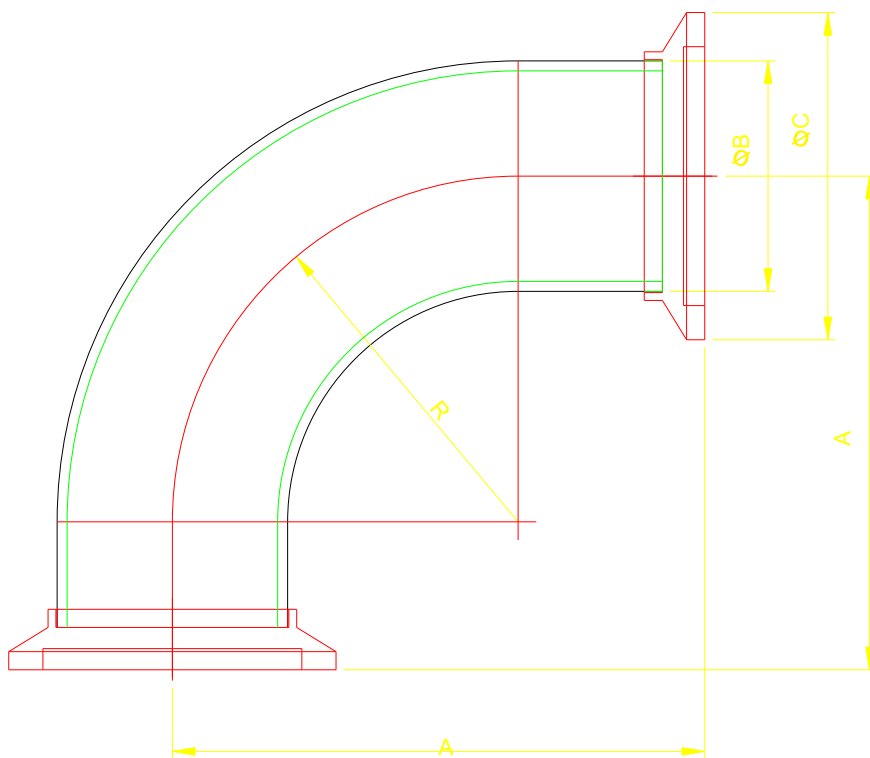

Gilson Enterprise Co.,Ltd

KF 90° Elbows

Vacuum Fitting GEVF010

USA

| Model No | Material | A | $\varnothing B$ | $\varnothing C$ | R |
|-----------------|-------------|------|-----------------|-----------------|------|
| GEVF-KFEL90A-19 | SUS304,316L | 38.3 | 19.05 | 30 | 28.6 |
| GEVF-KFEL90A-25 | SUS304,316L | 56.2 | 25.4 | 40 | 38.1 |
| GEVF-KFEL90A-38 | SUS304,316L | 78.4 | 38.1 | 55 | 57.2 |
| GEVF-KFEL90A-50 | SUS304,316L | 107 | 50.8 | 75 | 76.2 |

Europe

| Model No | Material | A | $\varnothing B$ | $\varnothing C$ | t |
|-----------------|-------------|----|-----------------|-----------------|------|
| GEVF-KFEL90E-19 | SUS304,316L | 40 | 19.05 | 30 | 28.6 |
| GEVF-KFEL90E-25 | SUS304,316L | 50 | 25.4 | 40 | 38.1 |
| GEVF-KFEL90E-38 | SUS304,316L | 65 | 38.1 | 55 | 57.2 |
| GEVF-KFEL90E-50 | SUS304,316L | 80 | 50.8 | 75 | 76.2 |