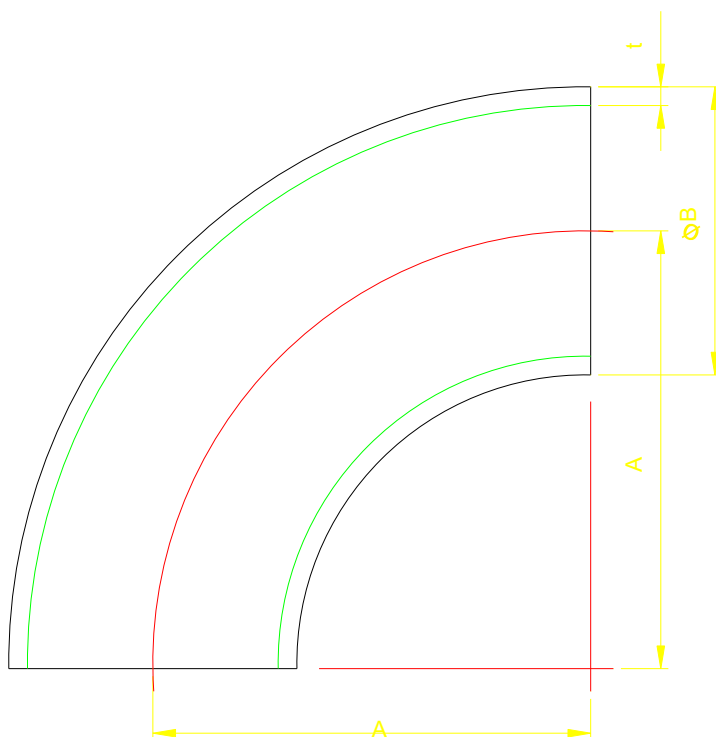

Gillson Enterprise Co.,Ltd

90 ° Elbows

Vacuum Fitting GEVF001

Model No	Material	A	ØB	t
GEVF-EL90A-19	SUS304,316L	28.6	19.05	1.65
GEVF-EL90A-25	SUS304,316L	38.1	25.4	1.65
GEVF-EL90A-38	SUS304,316L	57.2	38.1	1.65
GEVF-EL90A-50	SUS304,316L	76.2	50.8	1.65
GEVF-EL90A-63	SUS304,316L	95.2	63.5	1.65
GEVF-EL90A-76	SUS304,316L	114.3	76.2	1.65
GEVF-EL90A-101	SUS304,316L	152.4	101.6	2.11
GEVF-EL90A-152	SUS304,316L	228.6	152.4	2.8