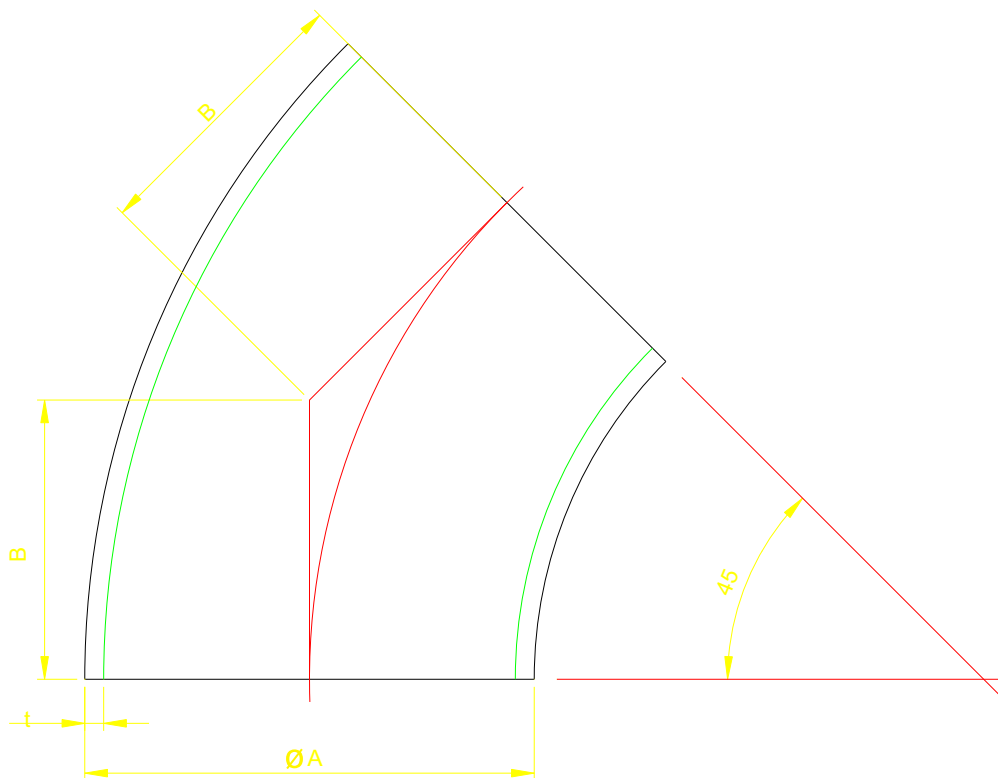

## 45° Elbows

Vacuum Fitting GEVF003

| Model No       | Material    | ØA    | B    | t    |
|----------------|-------------|-------|------|------|
| GEVF-EL45A-19  | SUS304,316L | 19.05 | 10.8 | 1.65 |
| GEVF-EL45A-25  | SUS304,316L | 25.4  | 15.9 | 1.65 |
| GEVF-EL45A-38  | SUS304,316L | 38.1  | 23.8 | 1.65 |
| GEVF-EL45A-50  | SUS304,316L | 50.8  | 31.8 | 1.65 |
| GEVF-EL45A-63  | SUS304,316L | 63.5  | 39.7 | 1.65 |
| GEVF-EL45A-76  | SUS304,316L | 76.2  | 47.6 | 1.65 |
| GEVF-EL45A-101 | SUS304,316L | 101.6 | 63.5 | 2.11 |