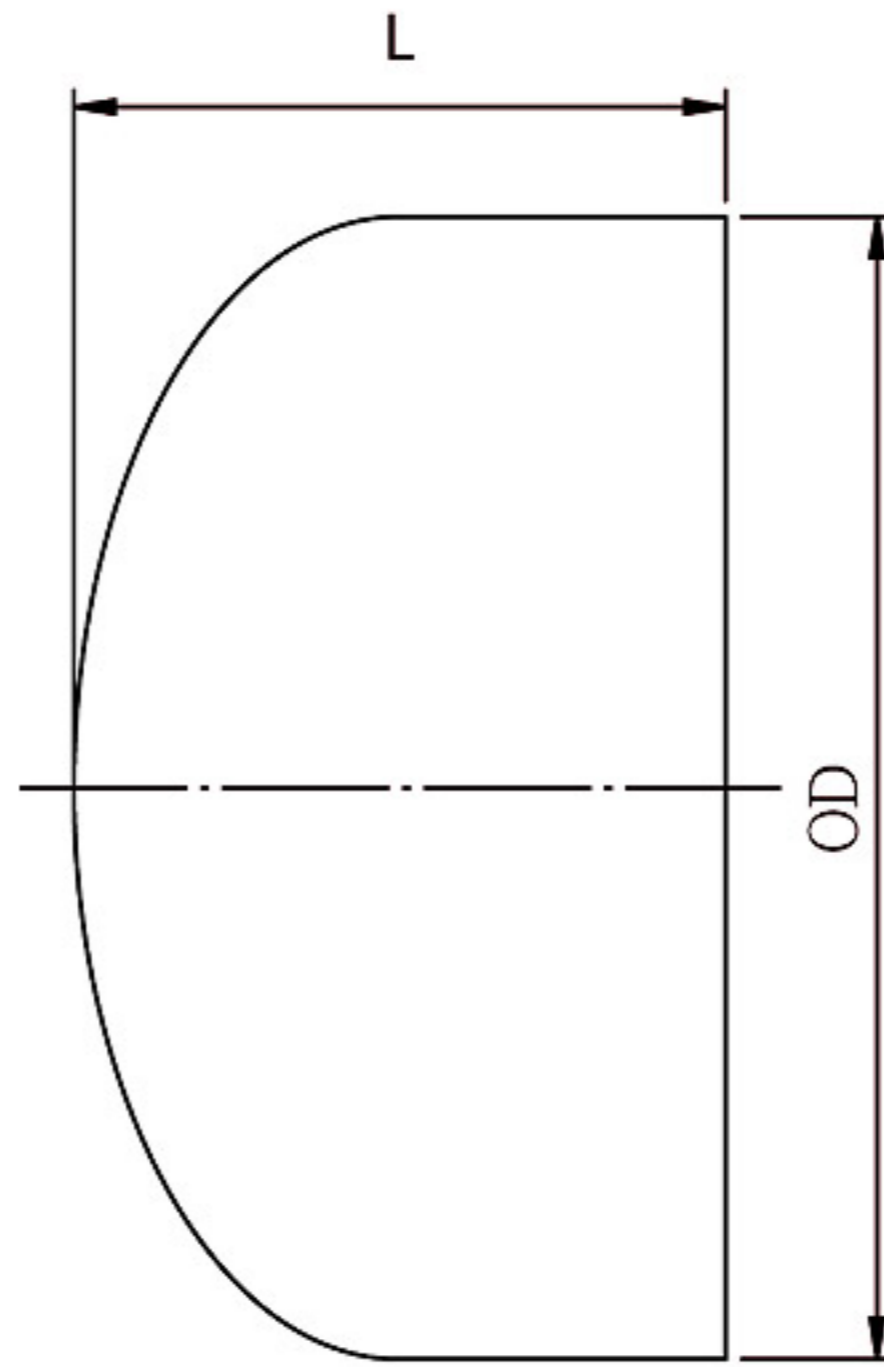

Gilson Enterprise Co.,Ltd

CAP

TUBE SIZE(INCH-SIZE)

SIZE O.D	L	SIZE O.D	L
1/4"	12.7	1-1/2"	38.1
3/8"	12.7	2"	38.1
1/2"	12.7	2-1/2"	38.1
5/8"	12.7	3"	38.1
3/4"	19.1	4"	63.5
1"	25.4	5"	
1-1/4"	38.1	6"	