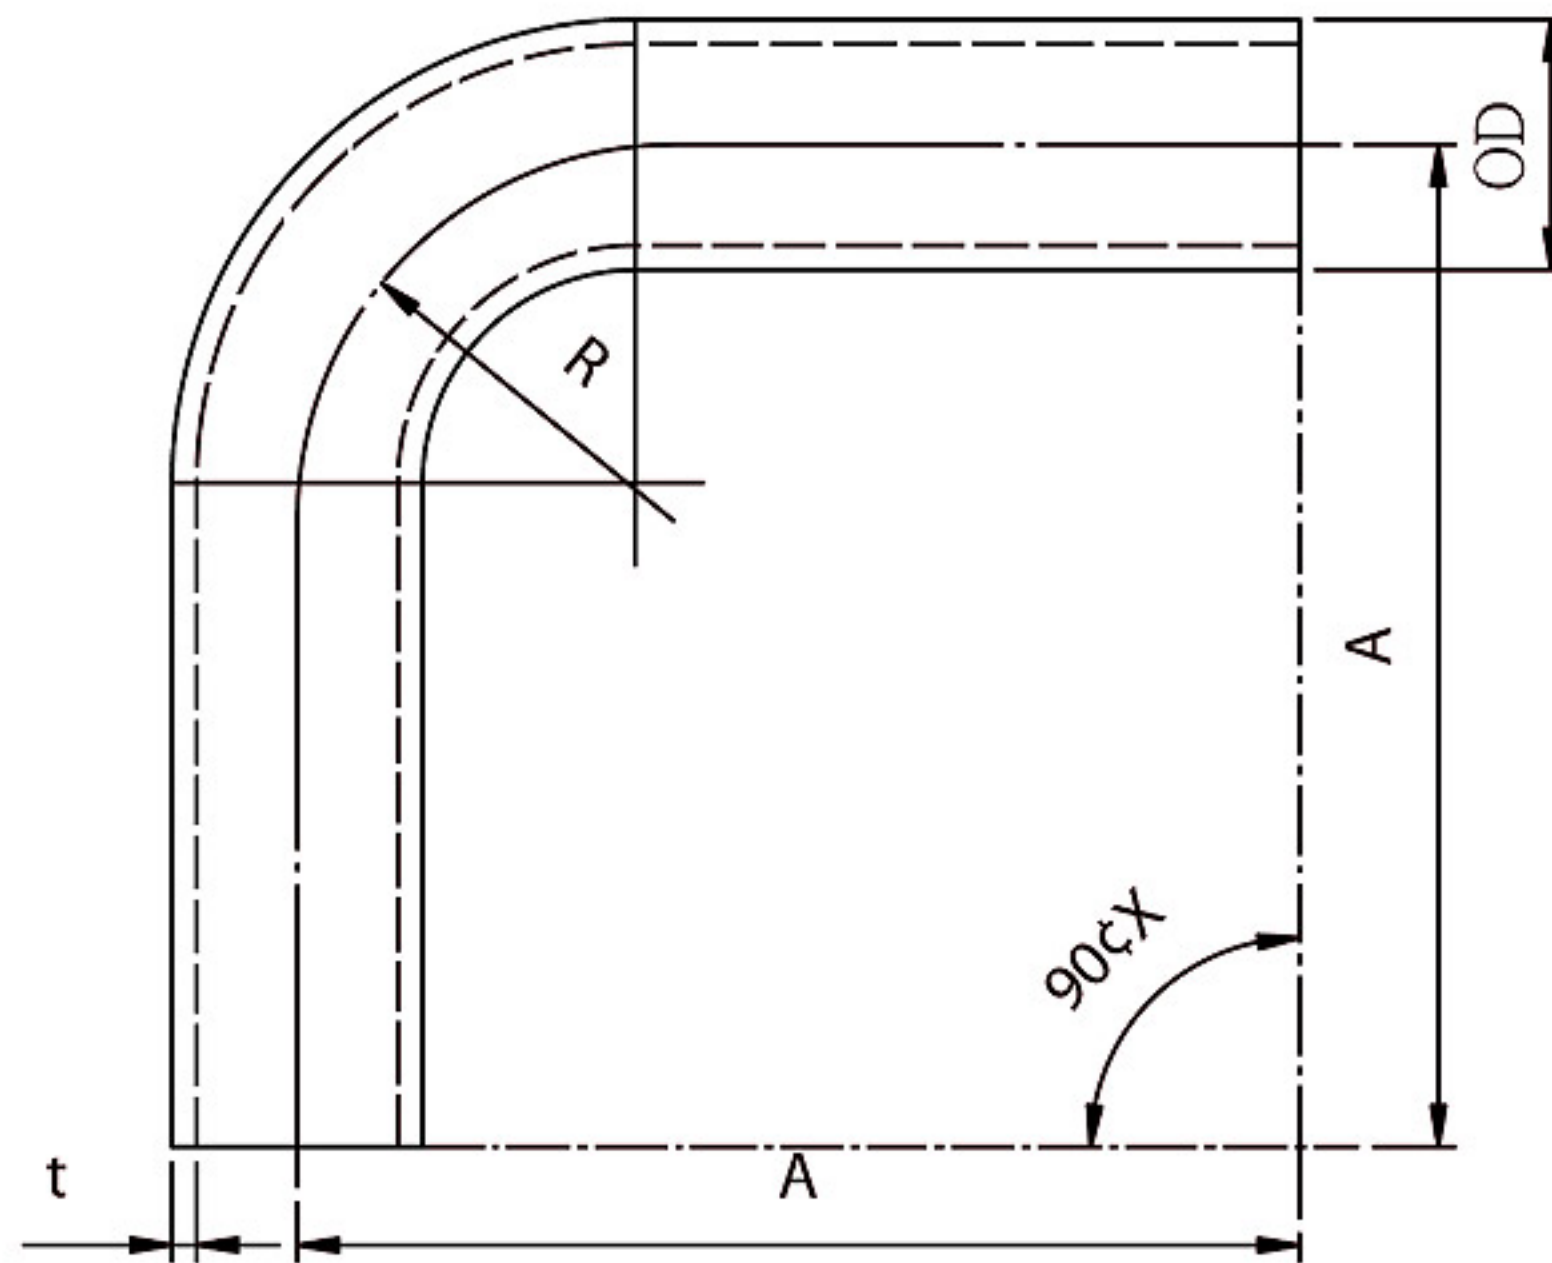

Gillson Enterprise Co.,Ltd

90° ELBOW

水平度及垂直度公差皆為±0.3°

TUBE SIZE(INCH-SIZE)

SIZE O.D	R	A	t
1/4"	20	49	1.0
3/8"	23	52	1.0
1/2"	25.7	40.85	1.65
3/4"	28.58	44.03	1.65
1"	38.1	52.39	1.65
1-1/2"	57.15	74.61	1.65
2"	76.2	103.19	1.65
2-1/2"	95.25	131.76	1.65
3"	114.3	160.34	1.65
4"	152.4	211.14	2.11