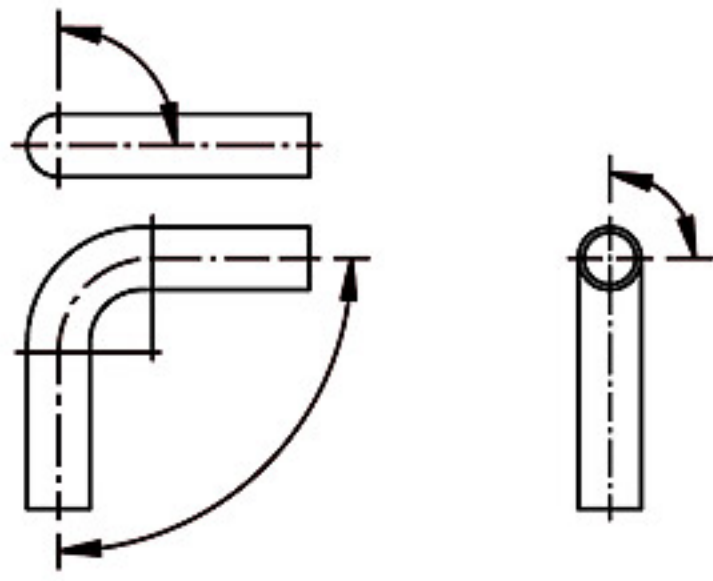

Gillson Enterprise Co.,Ltd

90° ELBOW

水平度及垂直度公差皆為±0.3°

TUBE SIZE(INCH-SIZE)

SIZE O.D	R	A	t
1/4"	20	49	1.0
3/8"	23	52	1.0
1/2"	25.7	40.85	1.65
3/4"	28.58	44.03	1.65
1"	38.1	52.39	1.65
1-1/2"	57.15	74.61	1.65
2"	76.2	103.19	1.65
2-1/2"	95.25	131.76	1.65
3"	114.3	160.34	1.65
4"	152.4	211.14	2.11